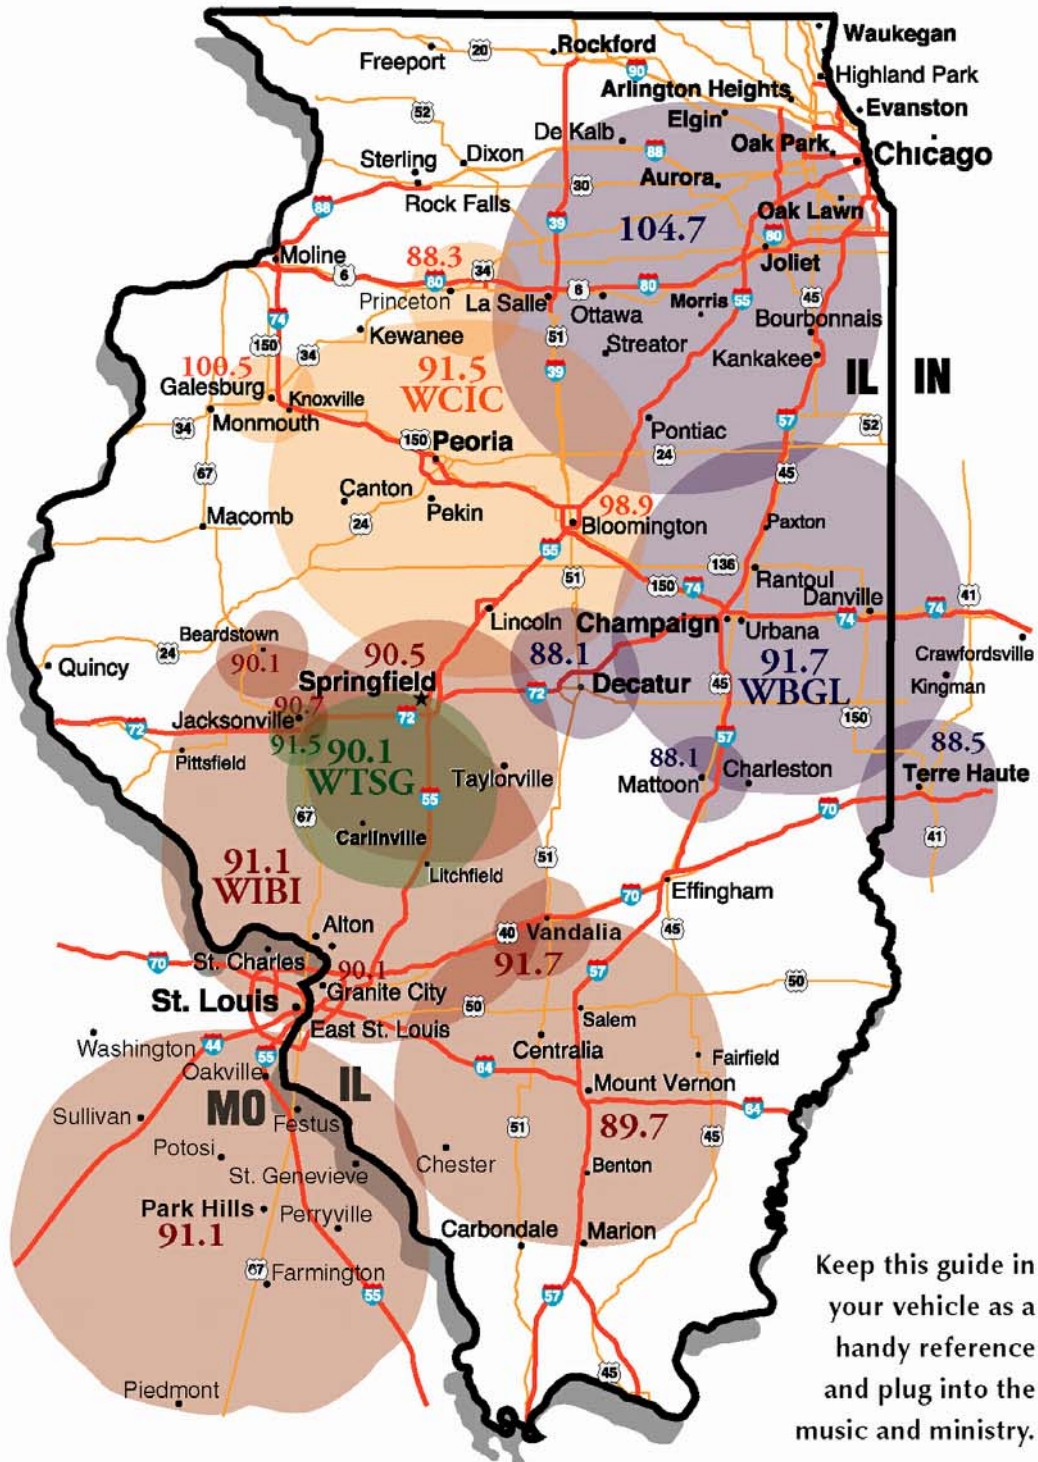

Travel Guide

- WBGL - Family Friendly Radio
- WCIC - Today's Christian Music
- WIBI - Today's Christian Music
- WTSG - Today's Solid Gospel

Keep this guide in your vehicle as a handy reference and plug into the music and ministry.